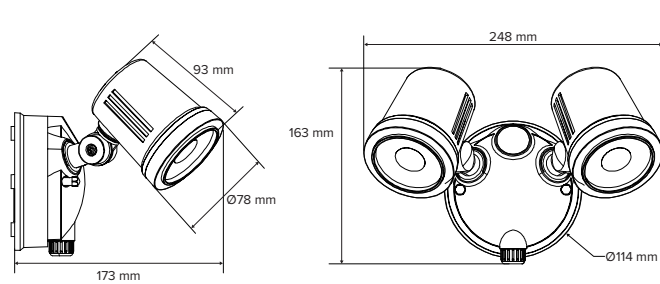

Product Overview

POWER	LUMENS	EFFICACY	CCT	WEIGHT	SAP CODE	PRODUCT CODE
12 W	925 / 1087 / 1021 lm	77 / 96 / 86 lm/W	3000 / 4000 / 5700 K	0.6 kg	2002529	PROXIMA-12
24 W	1691 / 2098 / 1973 lm	70 / 92 / 83 lm/W	3000 / 4000 / 5700 K	0.8 kg	2002530	PROXIMA-24

SPECIFICATIONS				APPLICATIONS	
Body Material:	Aluminium and ABS	Driver:	Integral	Shed	
Diffuser Material:	PMMA (Acrylic)	Connection Type:	PA12 Terminal Block	Carpark	
Body Colour:	Black (RAL9005)	Electrical Classification:	Class I	Carport	
IP Rating:	IP54	Projected Lifespan:	>50,000hrs@Ta25°C(L80)	Side of Building	
IK Rating:	IK10	Operating Ambient Temp.	0 to 40°C	Area Lighting	
Beam Angle:	120°	Power Factor:	> 0.5		
SDCM:	< 3	Surge Protection:	Overload / Short Circuit		
Mounting Type:	Surface Mount	Smart:	KASTA Compatible		
Dimming:	Non-Dimmable				

DIMENSIONS

PROXIMA-12

PROXIMA-24

ACCESSORIES

SENSOR SPECIFICATION

Detection Range	160°
Ambient Light	10-2000LUX (Adjustable)
Time Delay	Minimum: 10sec ± 3sec Maximum: 12min ± 2min
Detection Motion Speed	0.6876 - 1.5m/s
Detection Distance	2 - 12m (adjustable)
Working Temperature	-20 to 40°C
Working Humidity	<93% RH
IP Rating	IP54
Warranty	3 yrs