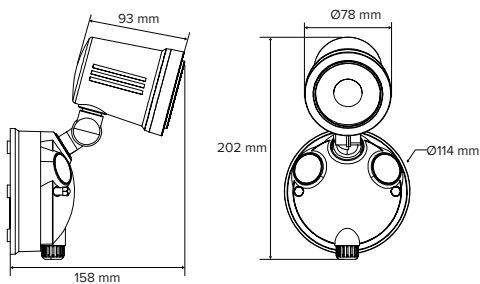

Product Overview

POWER	LUMENS	EFFICACY	CCT	WEIGHT	SAP CODE	PRODUCT CODE
12 W	925 / 1087 / 1021 lm	77 / 96 / 86 lm/W	3000 / 4000 / 5700 K	0.6 kg	2002529	PROXIMA-12
24 W	1691 / 2098 / 1973 lm	70 / 92 / 83 lm/W	3000 / 4000 / 5700 K	0.8 kg	2002530	PROXIMA-24

SPECIFICATIONS				APPLICATIONS	
Body Material:	Aluminium and ABS	Driver:	Integral	Shed	
Diffuser Material:	PMMA (Acrylic)	Connection Type:	PA12 Terminal Block	Carpark	
Body Colour:	Black (RAL9005)	Electrical Classification:	Class I	Carport	
IP Rating:	IP54	Projected Lifespan:	>50,000hrs@Ta25°C(L80)	Side of Building	
IK Rating:	IK10	Operating Ambient Temp.	0 to 40°C	Area Lighting	
Beam Angle:	120°	Power Factor:	> 0.5		
SDCM:	< 3	Surge Protection:	Overload / Short Circuit		
Mounting Type:	Surface Mount	Smart:	KASTA Compatible		
Dimming:	Non-Dimmable				

DIMENSIONS

PROXIMA-12

PROXIMA-24

ACCESSORIES

SENSOR SPECIFICATION

Detection Range	160°
Ambient Light	10-2000LUX (Adjustable)
Time Delay	Minimum: 10sec ± 3sec Maximum: 12min ± 2min
Detection Motion Speed	0.6876 - 1.5m/s
Detection Distance	2 - 12m (adjustable)
Working Temperature	-20 to 40°C
Working Humidity	<93% RH
IP Rating	IP54
Warranty	3 yrs